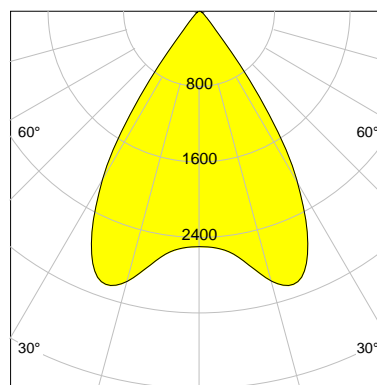

DESCRIPTION

Type	Track Spotlight
Article-number	141564L12084
Colour	black
Energy Consumption	28.7 W
Efficiency	112 lm/W
Luminous Flux	3207 lm
Current (sec)	700 mA
Protection Class	IP 20
Energy-Label	E
Cooling	Passive

LED

Color Temperature	3000K
Color Rendering	CRI 93
LES	15
Color Tolerance	2-Step McAdam
Planckian Curve	BBBL
Spectrum	Premium Color HE G7 HE
Photobiological safety	RG1

ELECTRICAL

Overload- / Shortcircuit Protection	
Wiring / Adapter	3-Phase Adapter
Max Luminaires MCB	B16A 27Stück
Tracks	Global Stucchi Eutrac

Control

Control	On/Off
---------	--------

REFLECTOR

Technology	ULTRA
Material	Miro 20 Silver
FWHM	66°
FWTM	80°

I-max : 3060 cd *

UGR : 22.6 (4H/8H - 70/50/20)

H/m	D/m	E _{max} /lx/klm *
1.0	1.3	778
2.0	2.6	194
3.0	3.9	86
4.0	5.2	49